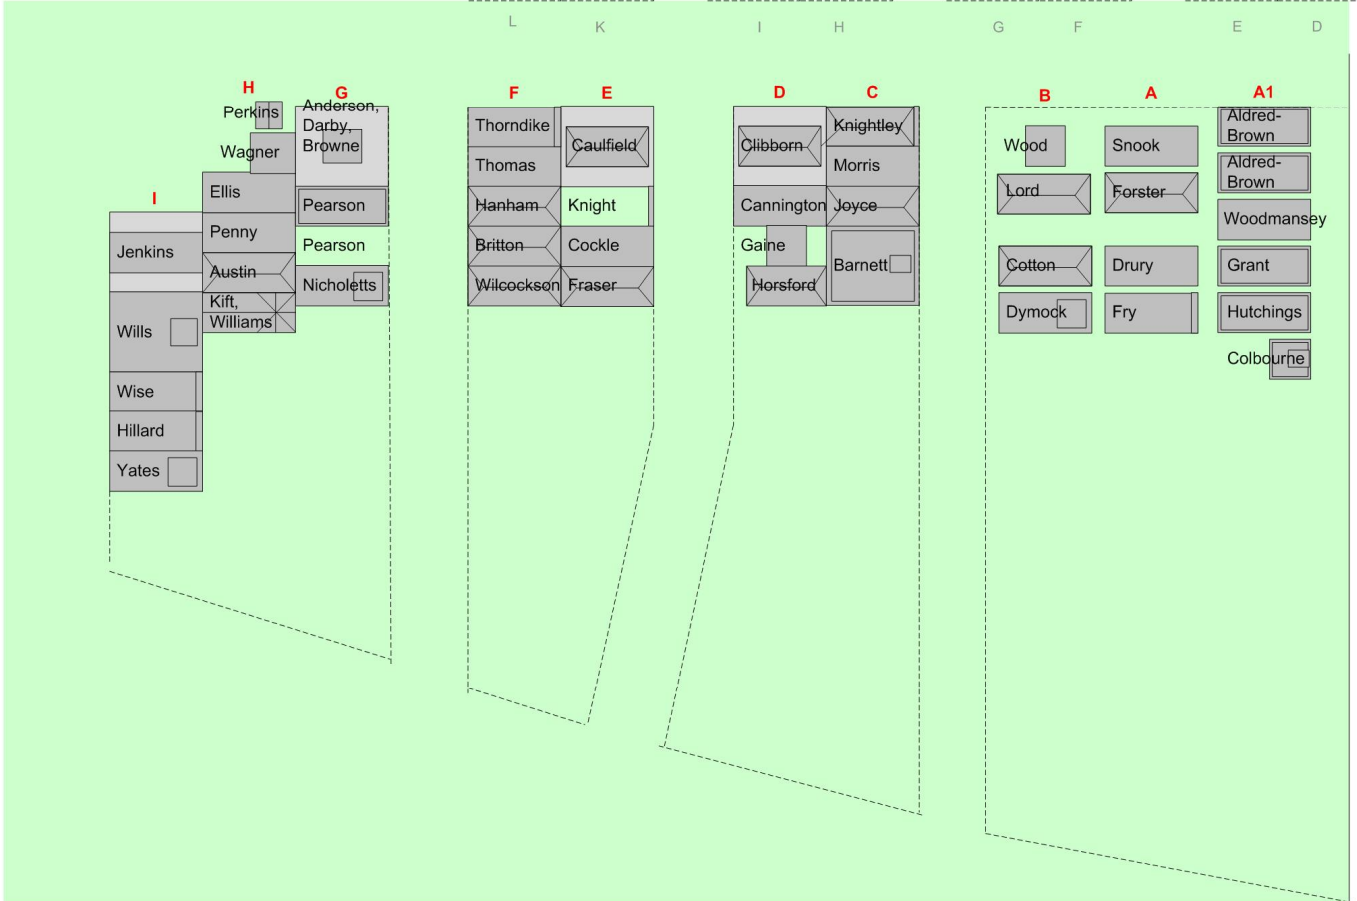

7'

VANDELEUR	FULLER	SHAWE	MAY	HOVENDEN	GREEN	BEECHAM
BRYDGES	WILKINSON	SOMERVILLE			EARL C... RANFURLY, (CAUFIELD)	TAYLOR
WARNER	PRESCOTT	ALLIS	MCADAM, WALLIS	WHEELER, SNOOK, HARRIES		COVENTRY
	TOLLEMACHE	BROADLEY	MIZEN			

L K I H G F E D

Lansdown Cemetery
Section 2

Bath Preservation Trust
P J Bendall 2010